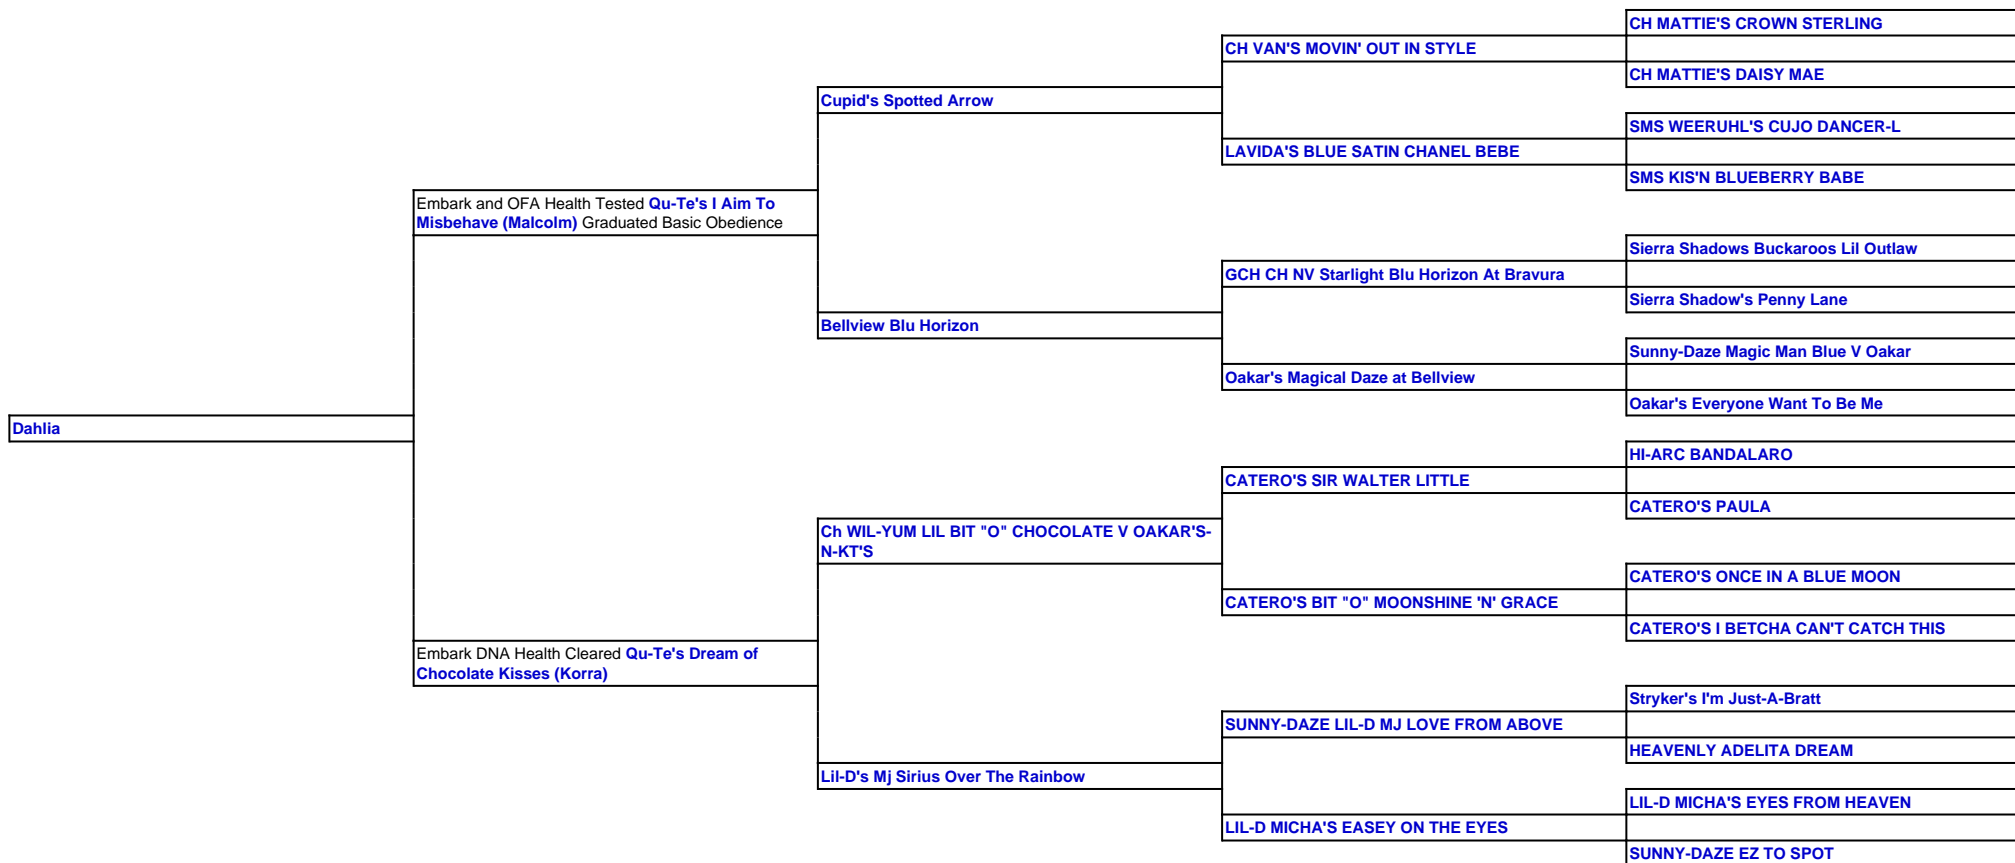

For a more detailed version of this pedigree:
<https://www.the5thelementkennel.com/profile/dahlia>

Pedigree For:
 Dahlia

Embark and OFA Health Tested **Qu-Te's I Aim To Misbehave (Malcolm)** Graduated Basic Obedience

Embark DNA Health Cleared **Qu-Te's Dream of Chocolate Kisses (Korra)**